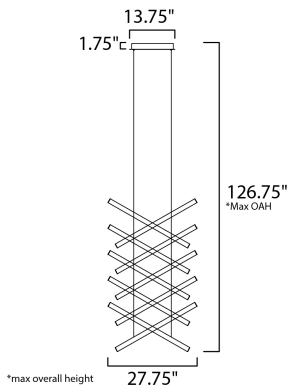

MEASUREMENTS

- DIMENSION : 27.75" L x 1.5" W x 27.75" H
- MAX OAH : 126.75" OAH
- CANOPY : 13.75" W x 1.75" H x 13.75" L
- HANGING WEIGHT : 12.8 lb

LAMPING

- INPUT VOLTAGE : 120V
- LUMENS : 7,560 Rated (4,860 Del.)
- BULB : 1 x 10W LED PCB Integrated , 108W Total
- BULB INCLUDED : (Integrated)
- DIMMABLE : ELV or Triac CL
- CRI : 80 CRI
- COLOR_TEMP : 3000K

FINISHES OPTION

- Black (BK)

MATERIAL

Aluminum, Steel, Acrylic

RATINGS

cETLus
Dry Location

ADDITIONAL

SLOPE: 90
RATED LIFE 30000 Hours
OPERATING TEMPERATURE:
-20°C (-4°F), 40°C (104°F)